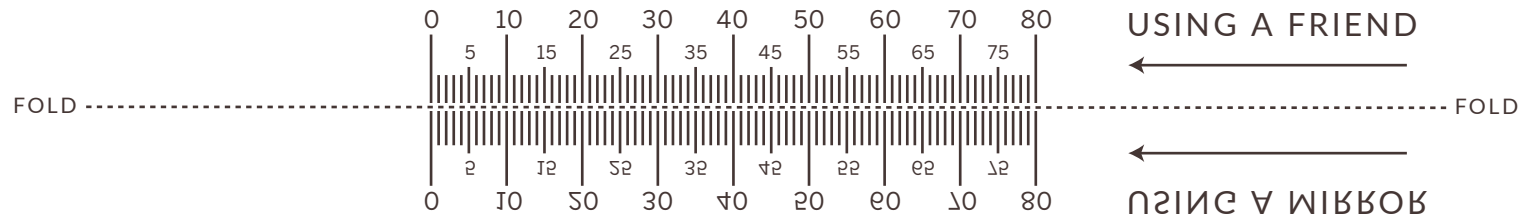

Fold along the dotted line.

If a credit card fits in this box,
your print scale is correct.

For step by step instructions go to
zennioptical.com/printable-pd-ruler-download
or scan with your mobile devices camera